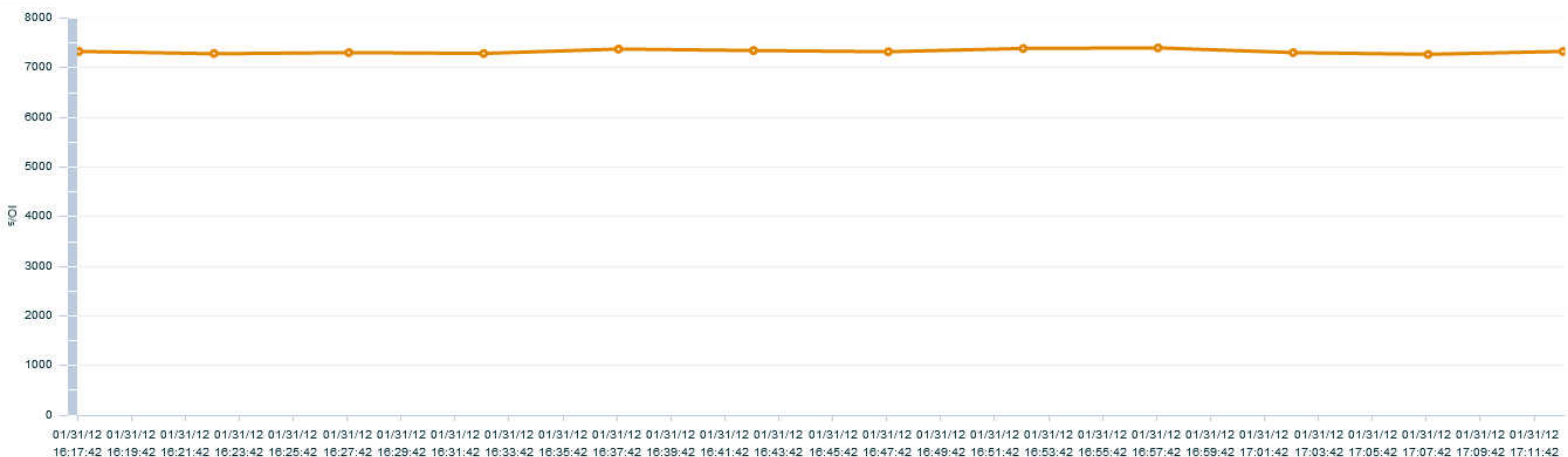

Frontend IO Metrics (1)

(10063,All,Maximum IO)
(50 percentile is 7328.0)
90 percentile is 7391.0
95 percentile is 7403.0)